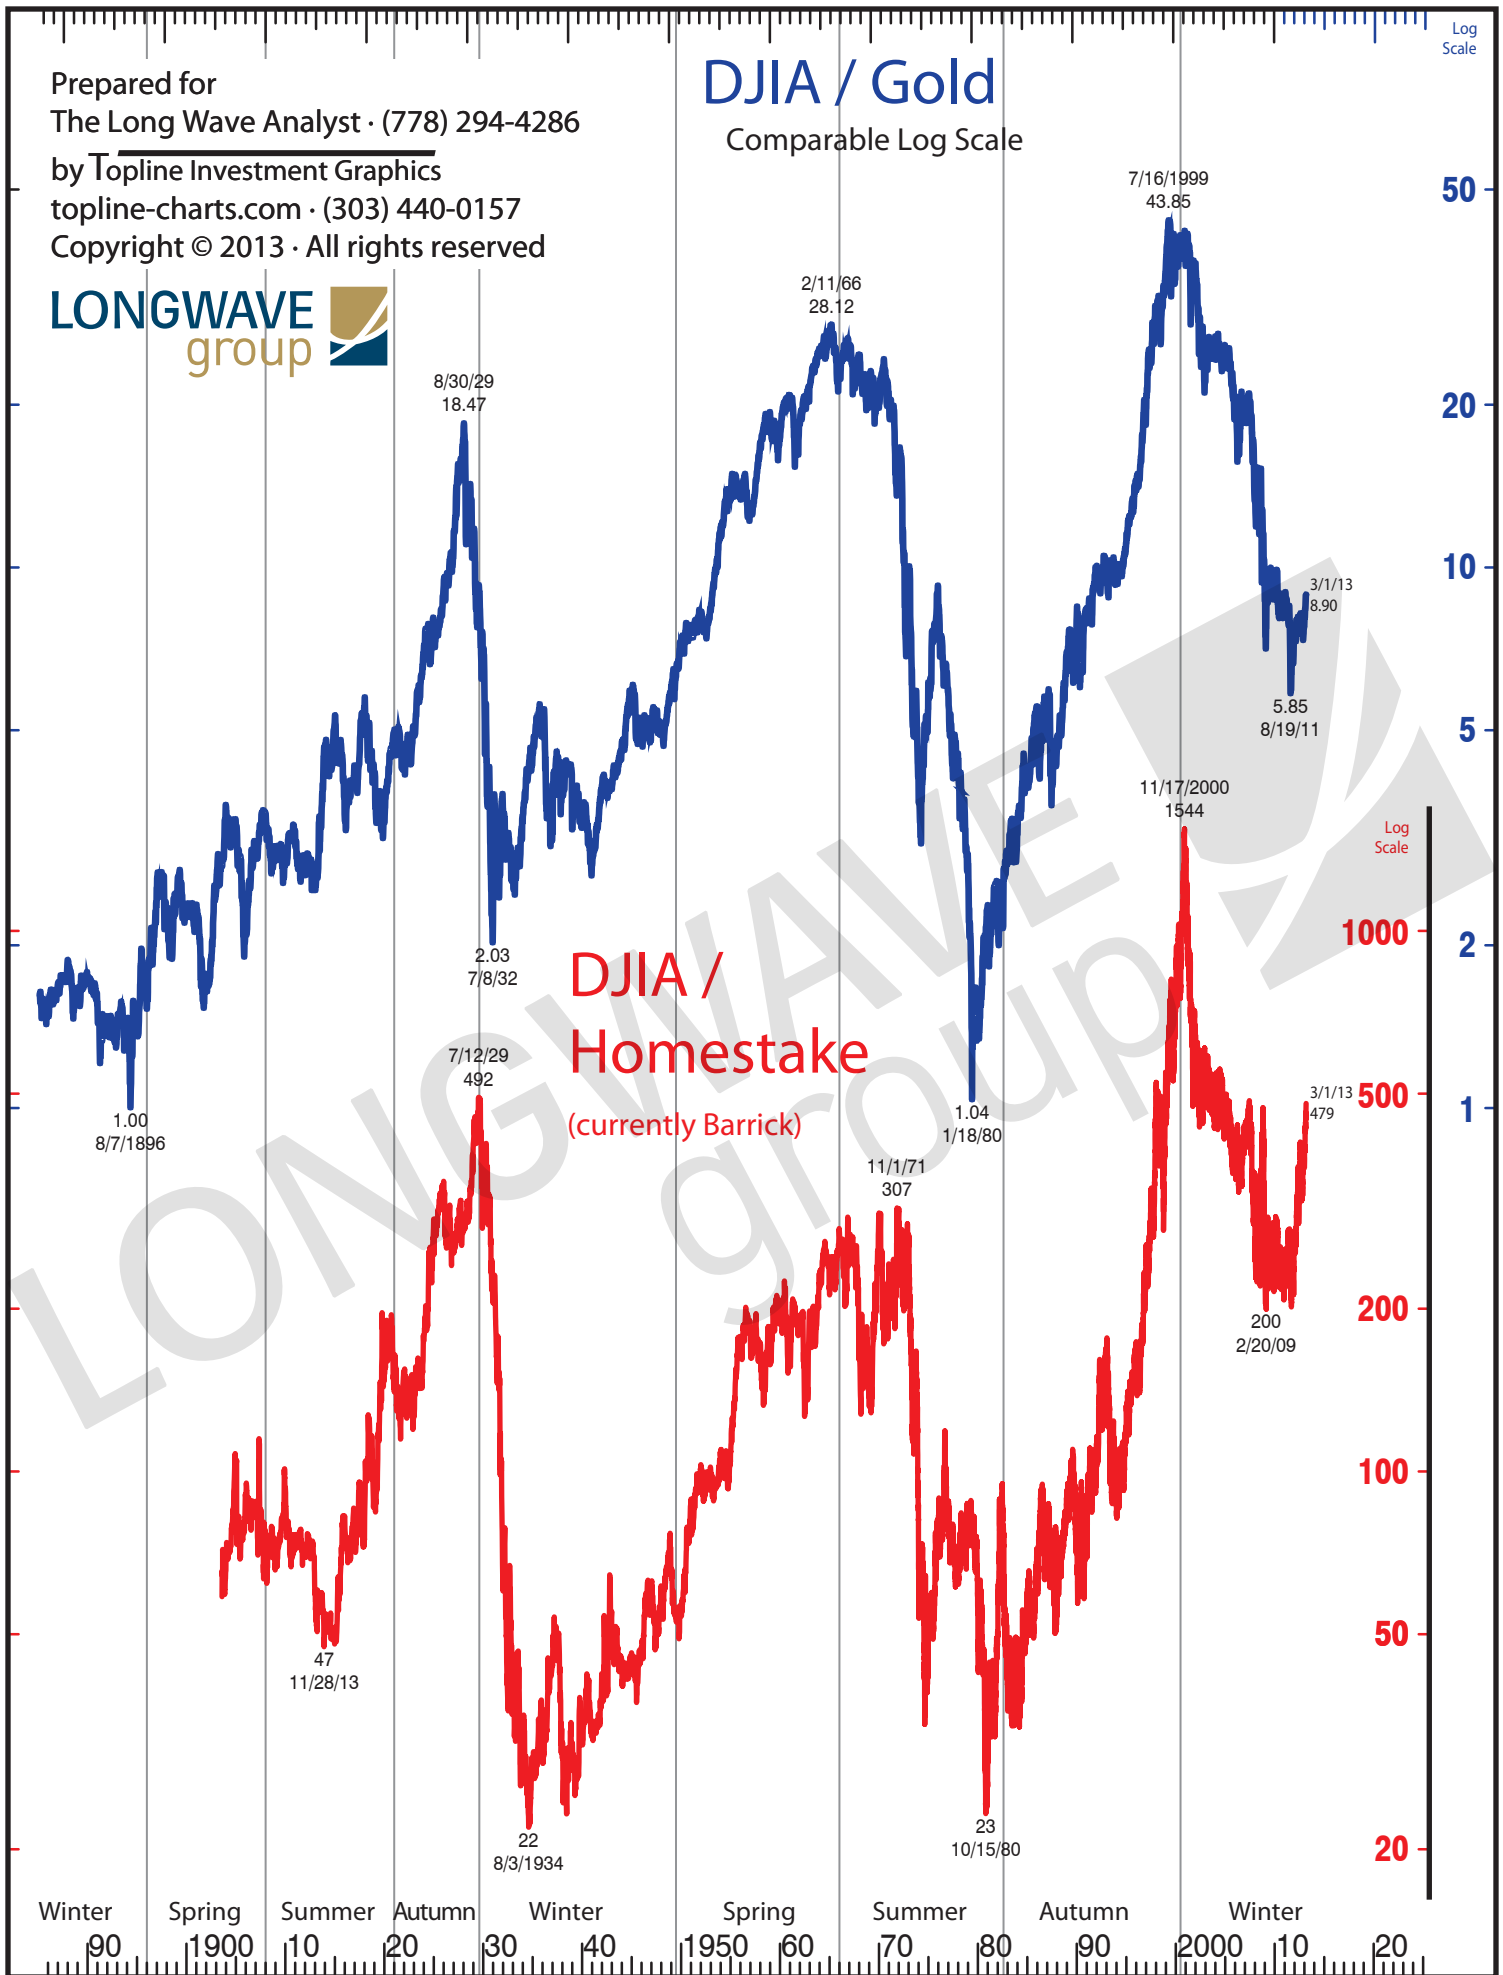

Prepared for
The Long Wave Analyst · (778) 294-4286
by Topline Investment Graphics
topline-charts.com · (303) 440-0157
Copyright © 2013 · All rights reserved

DJIA / Gold

Comparable Log Scale

DJIA /
Homestake
(currently Barrick)

Winter 90 Spring 1900 Summer 10 Autumn 20 Winter 30 Spring 1950 Summer 60 Autumn 70 Winter 80 Spring 1990 Summer 10 Autumn 20