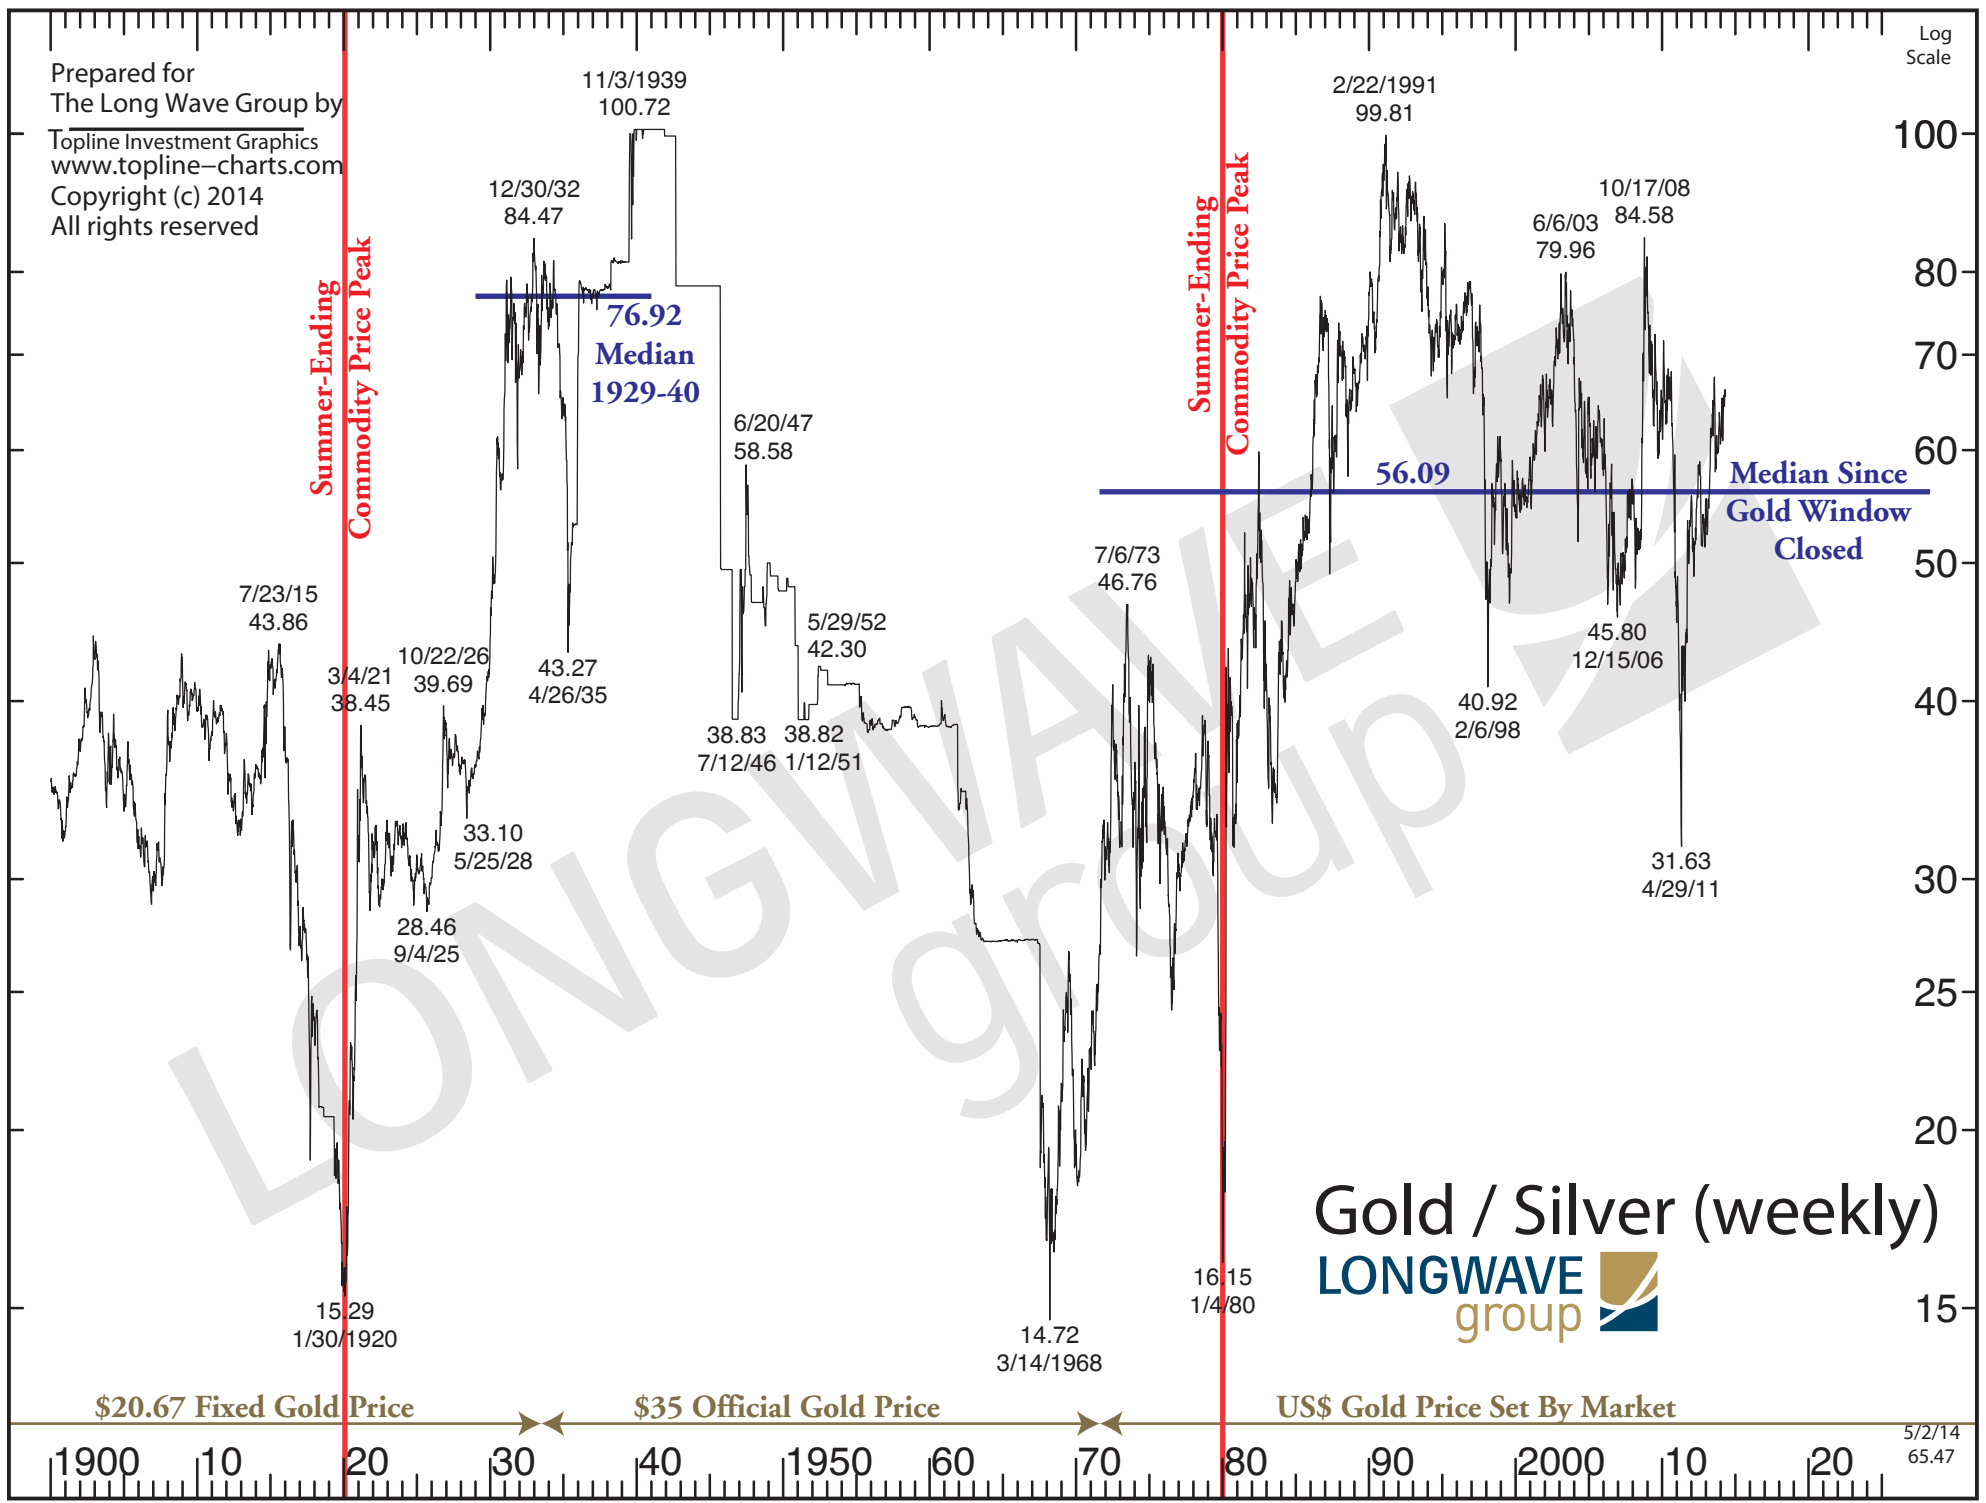

Prepared for
 The Long Wave Group by
 Topline Investment Graphics
 www.topline-charts.com
 Copyright (c) 2014
 All rights reserved

Log
 Scale

Gold / Silver (weekly)
LONGWAVE group